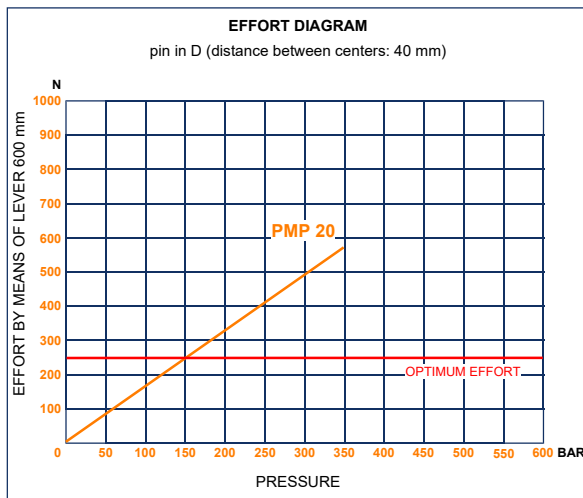

PMP 20 L-s

with release lever
double acting hand pump for single acting cylinder
for fixing to wall

Specifications:

- Cast iron body
- Piston treated with Niploy
- White zinc plated support lever
- Lever connection Ø 27
- White zinc plated external parts
- Standard colour black

DISPLACEMENT cm ³	A mm	B mm	C mm	D °	E °	ACTUAL DISPLACEMENT cm ³	PRESSURE BAR		MASS KG	CODE WITHOUT BELLOWS	CODE WITH BELLOWS
							OPTIMAL	MAX			
20	--	--	--	32	30	20,090	150	350	2,650	6074.0057	6074.0062