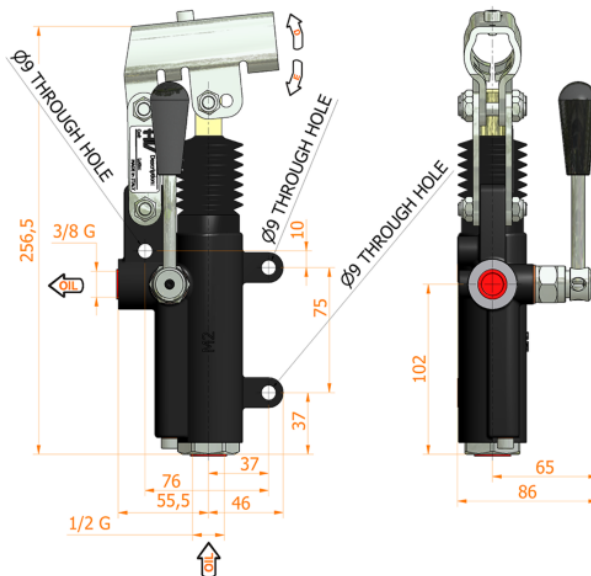

PMP 20 L-s

with release lever
double acting hand pump for single acting cylinder
for fixing to wall

Specifications:

- Cast iron body
- Piston treated with Niploy
- White zinc plated support lever
- Lever connection Ø 27
- White zinc plated external parts
- Standard colour black

DISPLACEMENT cm ³	A mm	B mm	C mm	D °	E °	ACTUAL DISPLACEMENT cm ³	PRESSURE BAR		MASS KG	CODE WITHOUT BELLOWS	CODE WITH BELLOWS
							OPTIMAL	MAX			
20	--	--	--	32	30	20,090	150	350	2,650	6074.0057	6074.0062